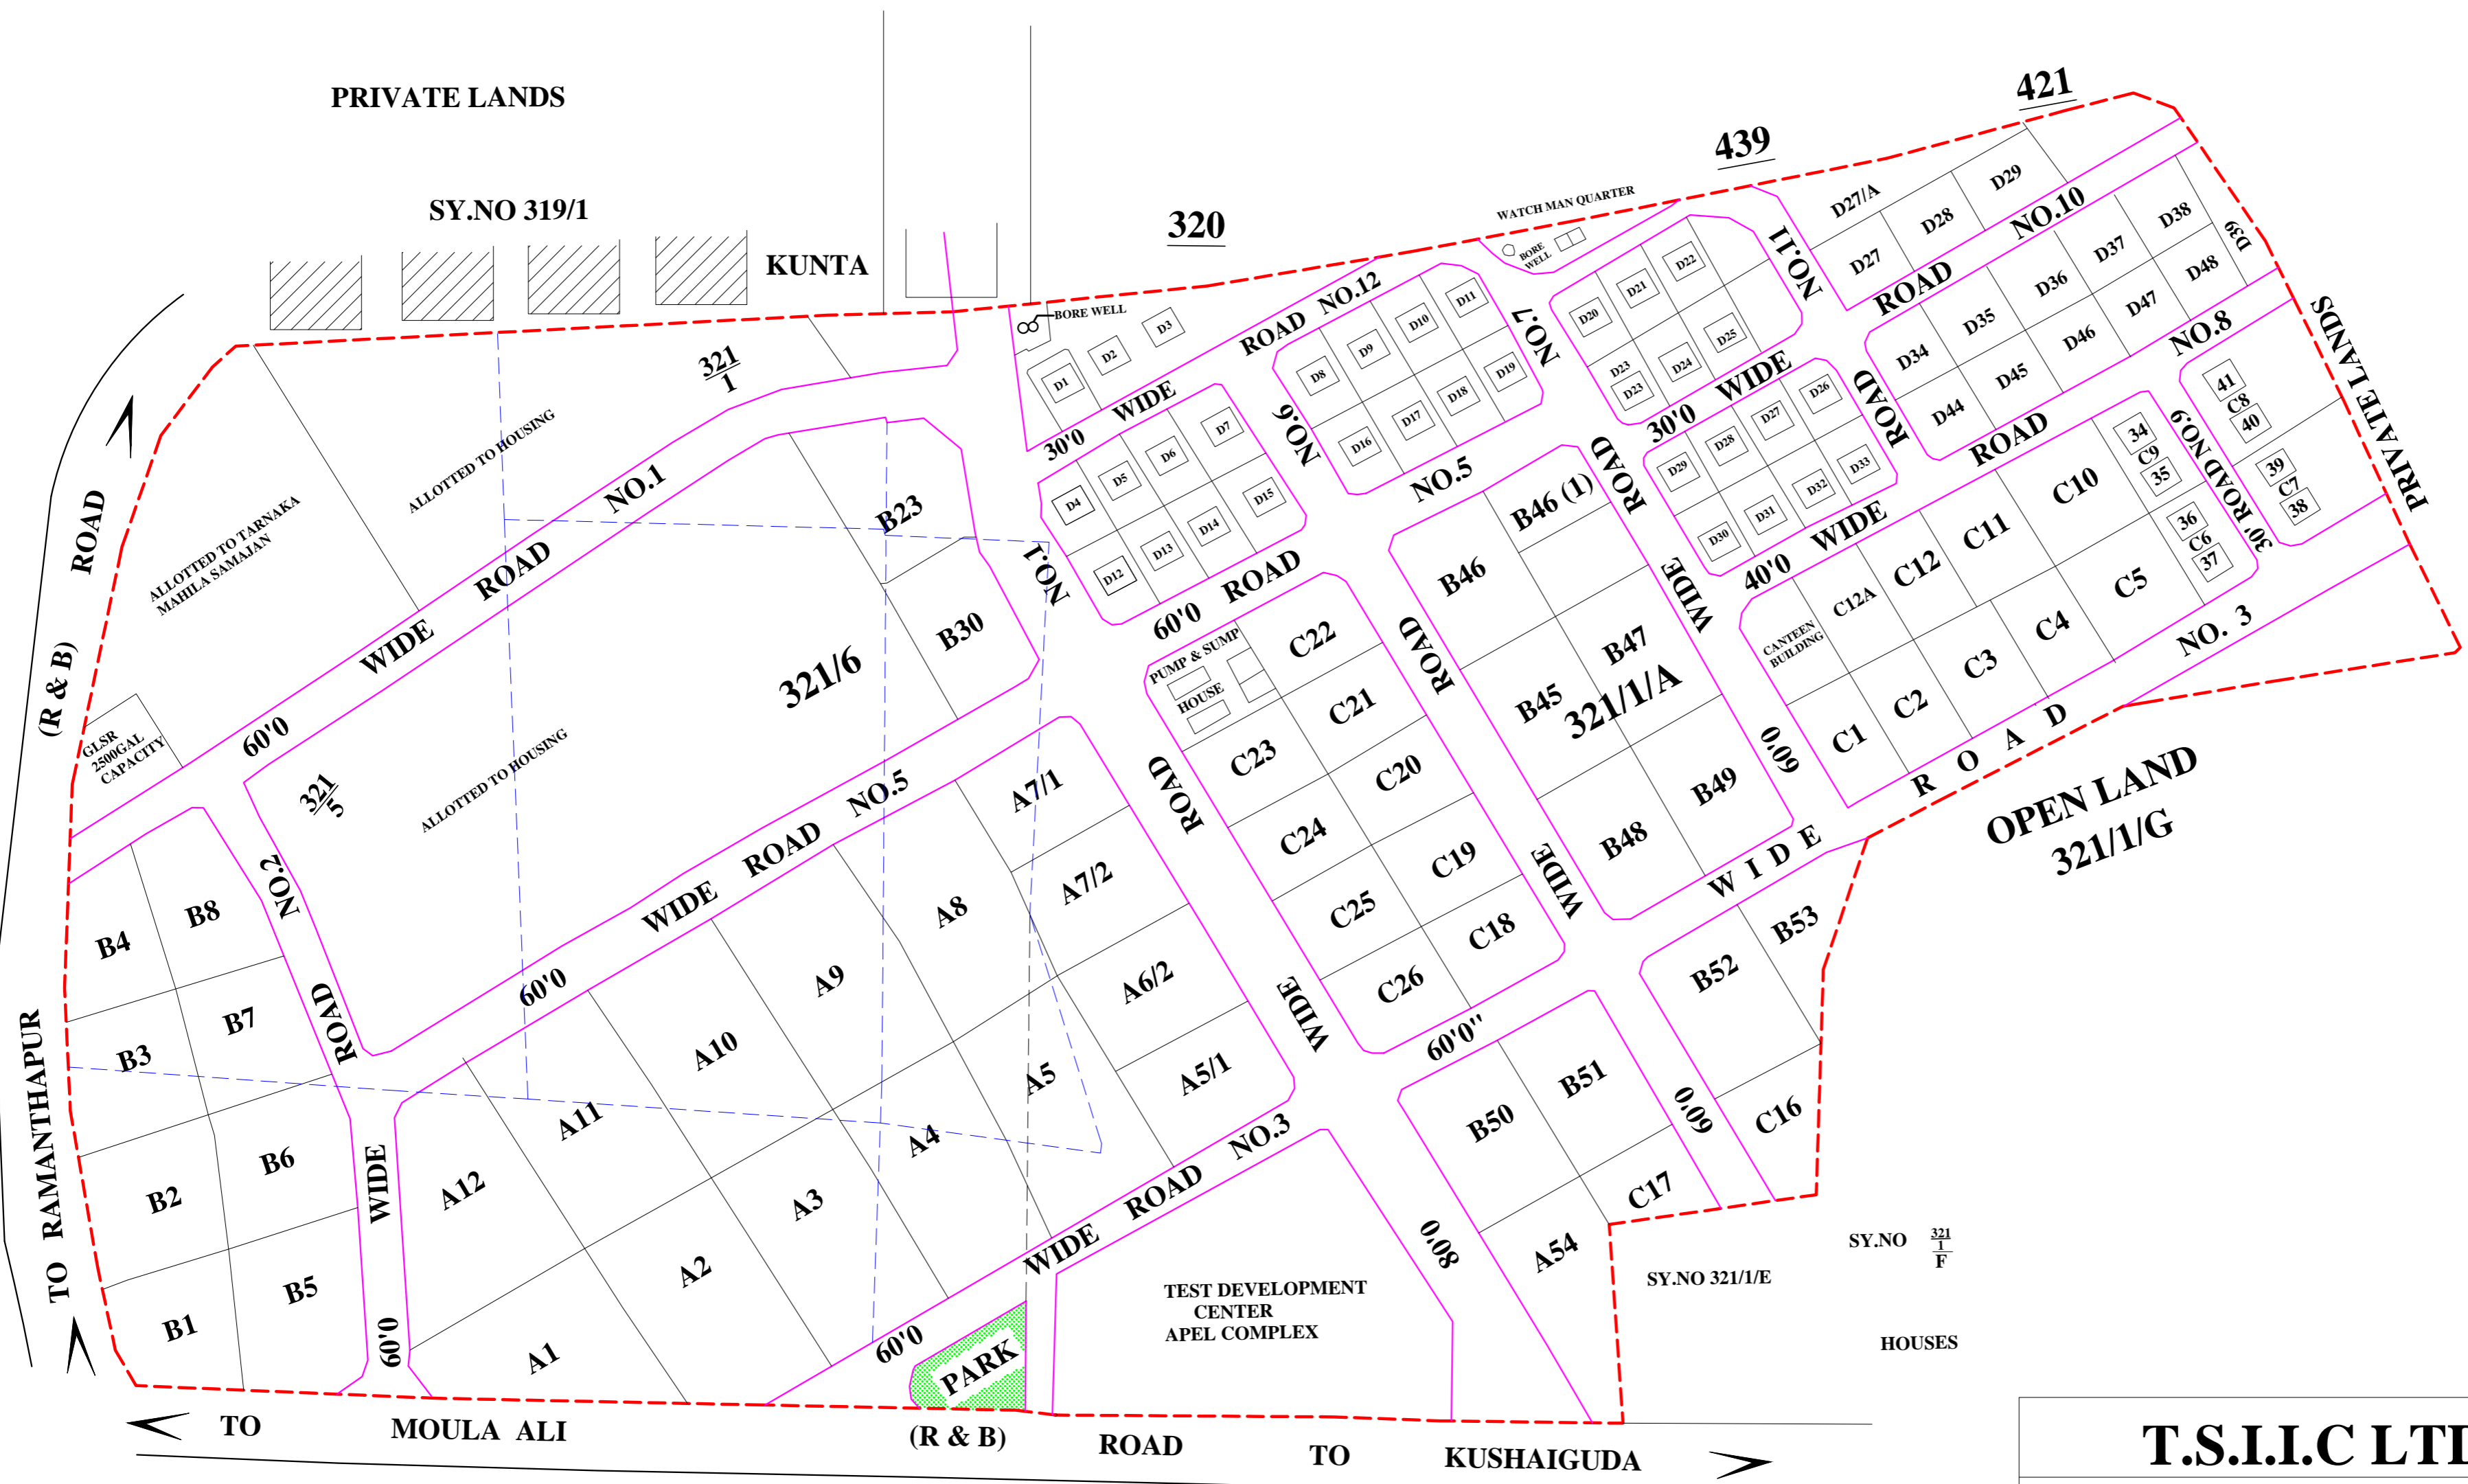

PRIVATE LANDS

SY.NO 319/1

KUNTA

320

439

421

T.S.I.I.C LTD., HYDERABAD
LAY OUT PLAN OF ELECTRONIC
COMPLEX AT KUSHAIGUDA