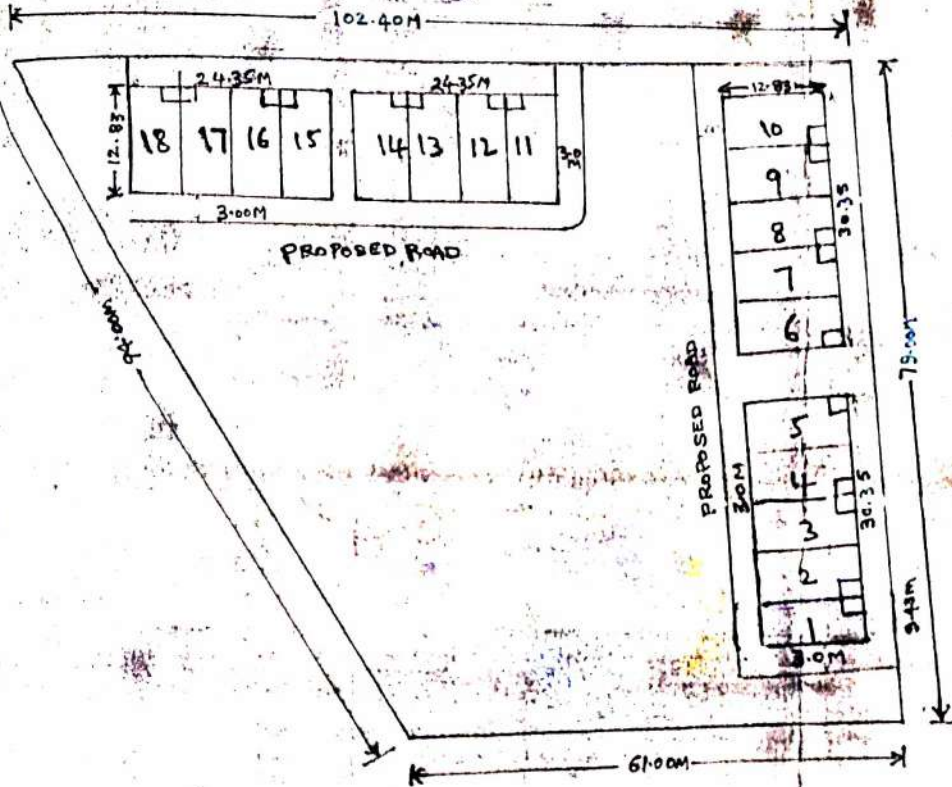

SITE PLAN OF SHEDS AT MINI INDUSTRIAL ESTATE
PALONCHA - KHAMMAM DIST.

SCALE 1:500

10

1	NORTH Shed No. 1	
2	SOUTH Industrial Road	
3	EAST Industrial Road	
4	WEST Industrial Road	
5	PLANT AREA OF SHED	5.8.00sqm
6	PLANT AREA OF SHED	11.6.00sqm
7	TOTAL ROAD AREA	57.12.00sqm
8	TOTAL SHED AREA	90.0.00sqm
9	EXCLUDED AREA	18.0.00sqm
10	PLOT AREA	157.12.00sqm
11	Plinth Area of Plot (Boundary)	18.0.00sqm